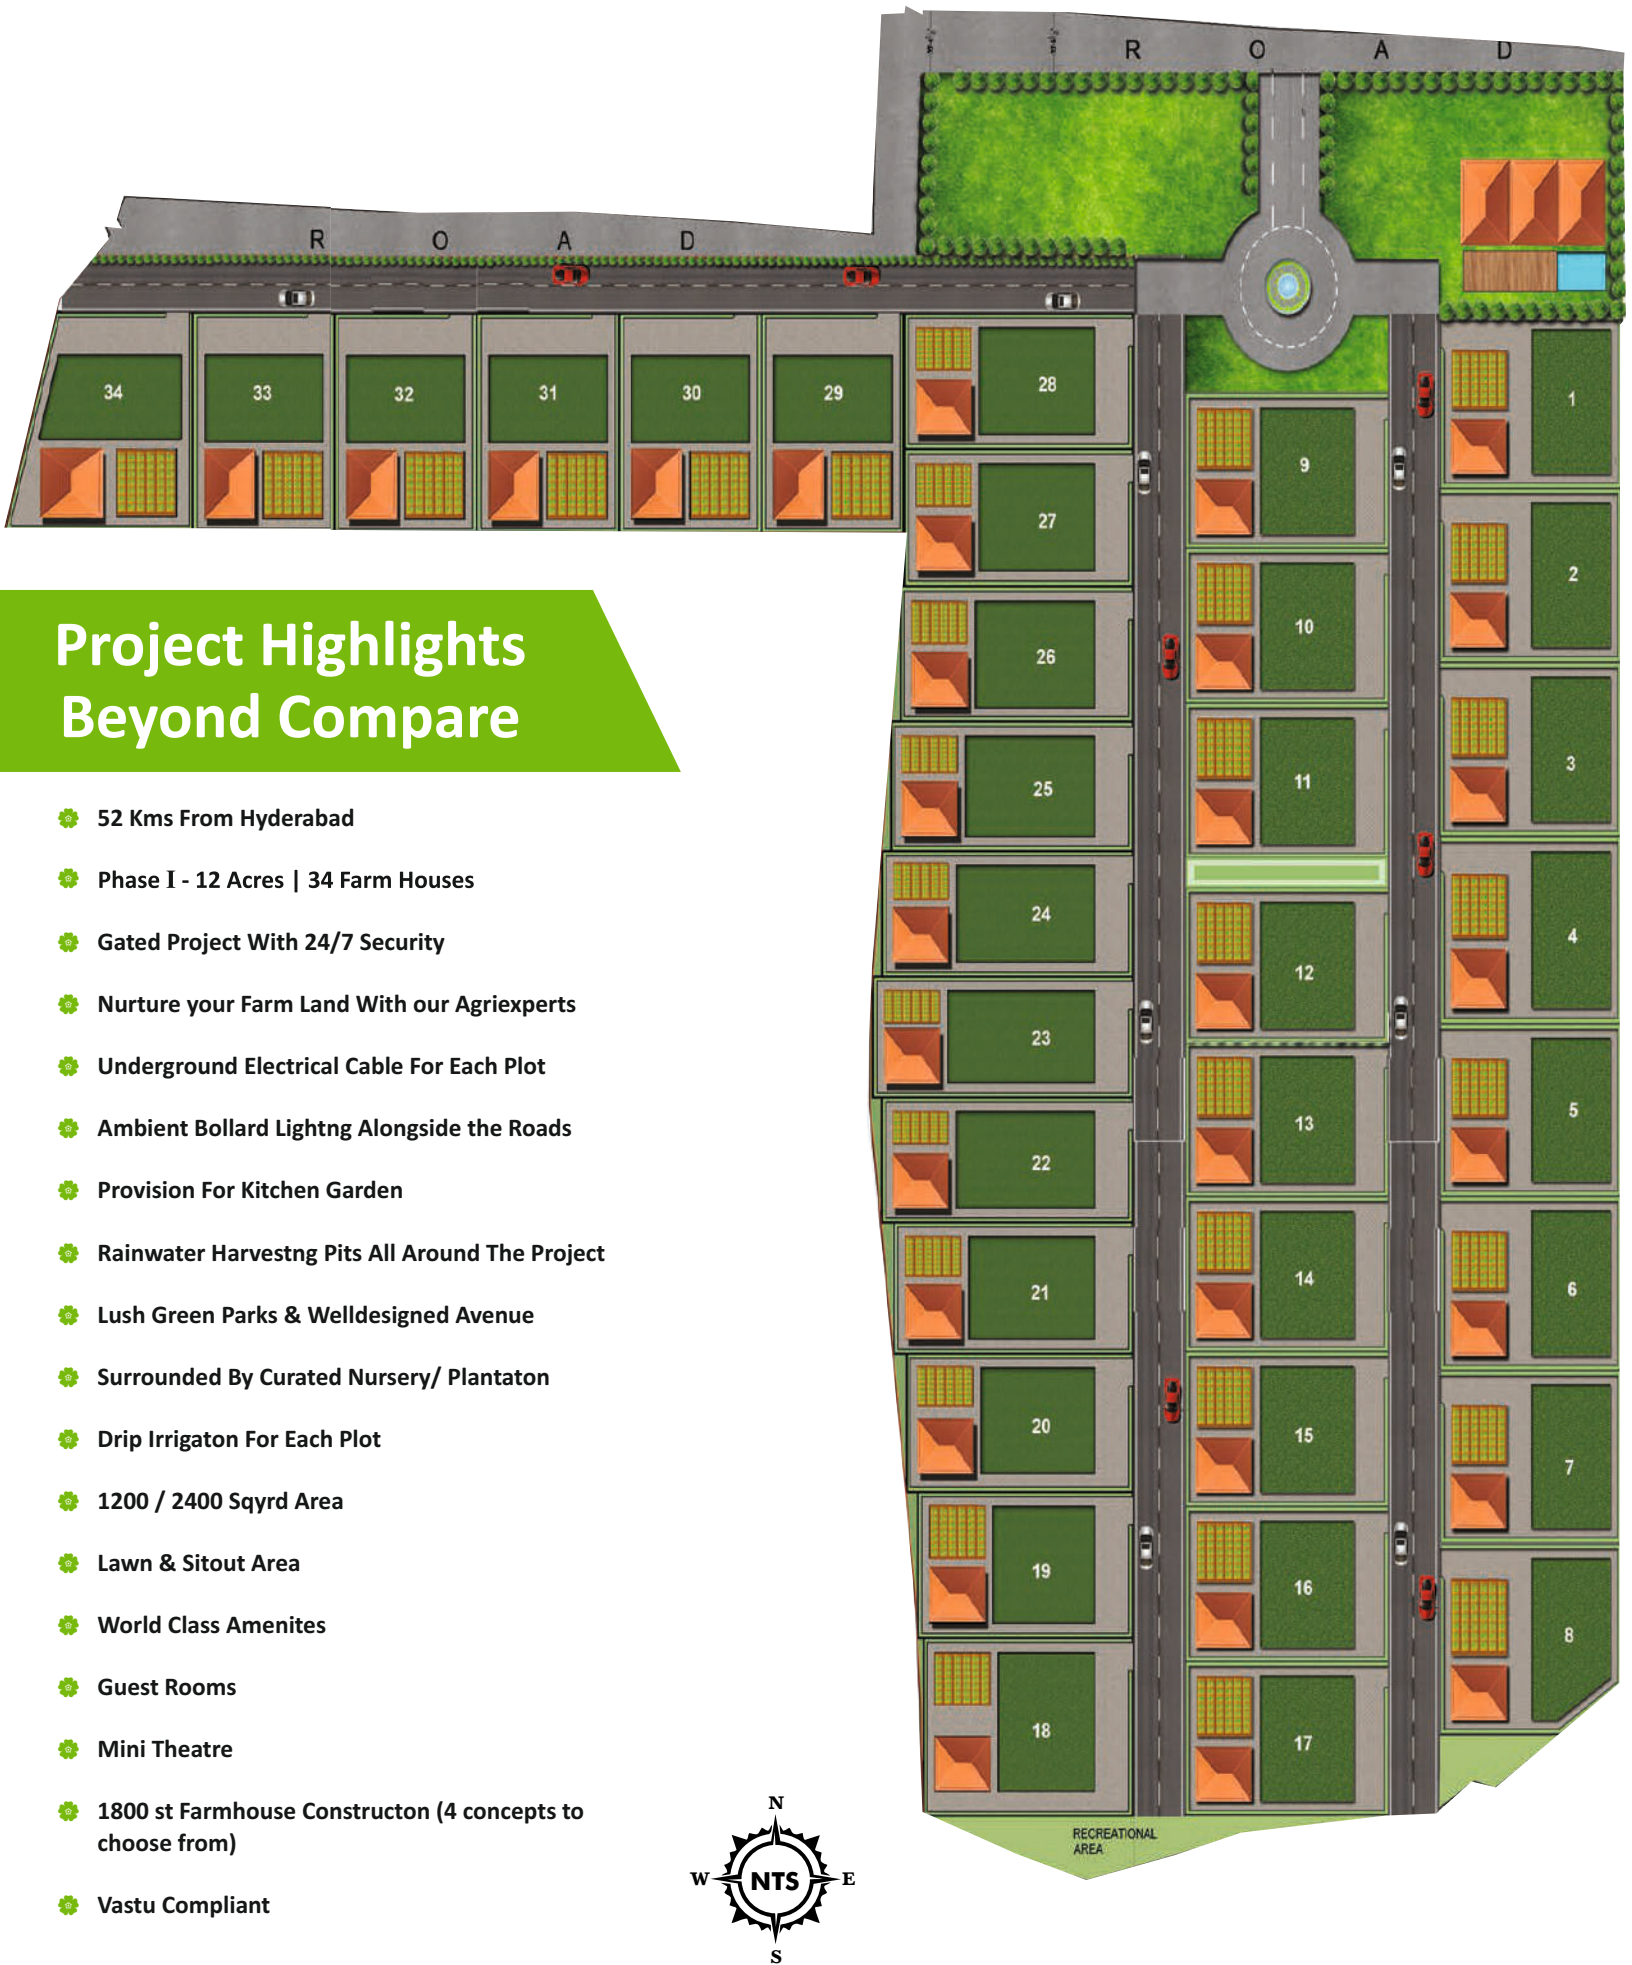

A Hallmark of Nature

Project Highlights Beyond Compare

- 52 Kms From Hyderabad
- Phase I - 12 Acres | 34 Farm Houses
- Gated Project With 24/7 Security
- Nurture your Farm Land With our Agriexperts
- Underground Electrical Cable For Each Plot
- Ambient Bollard Lightng Alongside the Roads
- Provision For Kitchen Garden
- Rainwater Harvestng Pits All Around The Project
- Lush Green Parks & Welldesigned Avenue
- Surrounded By Curated Nursery/ Plantaton
- Drip Irrigaton For Each Plot
- 1200 / 2400 Sqyrd Area
- Lawn & Sitout Area
- World Class Amenites
- Guest Rooms
- Mini Theatre
- 1800 st Farmhouse Constructon (4 concepts to choose from)
- Vastu Compliant